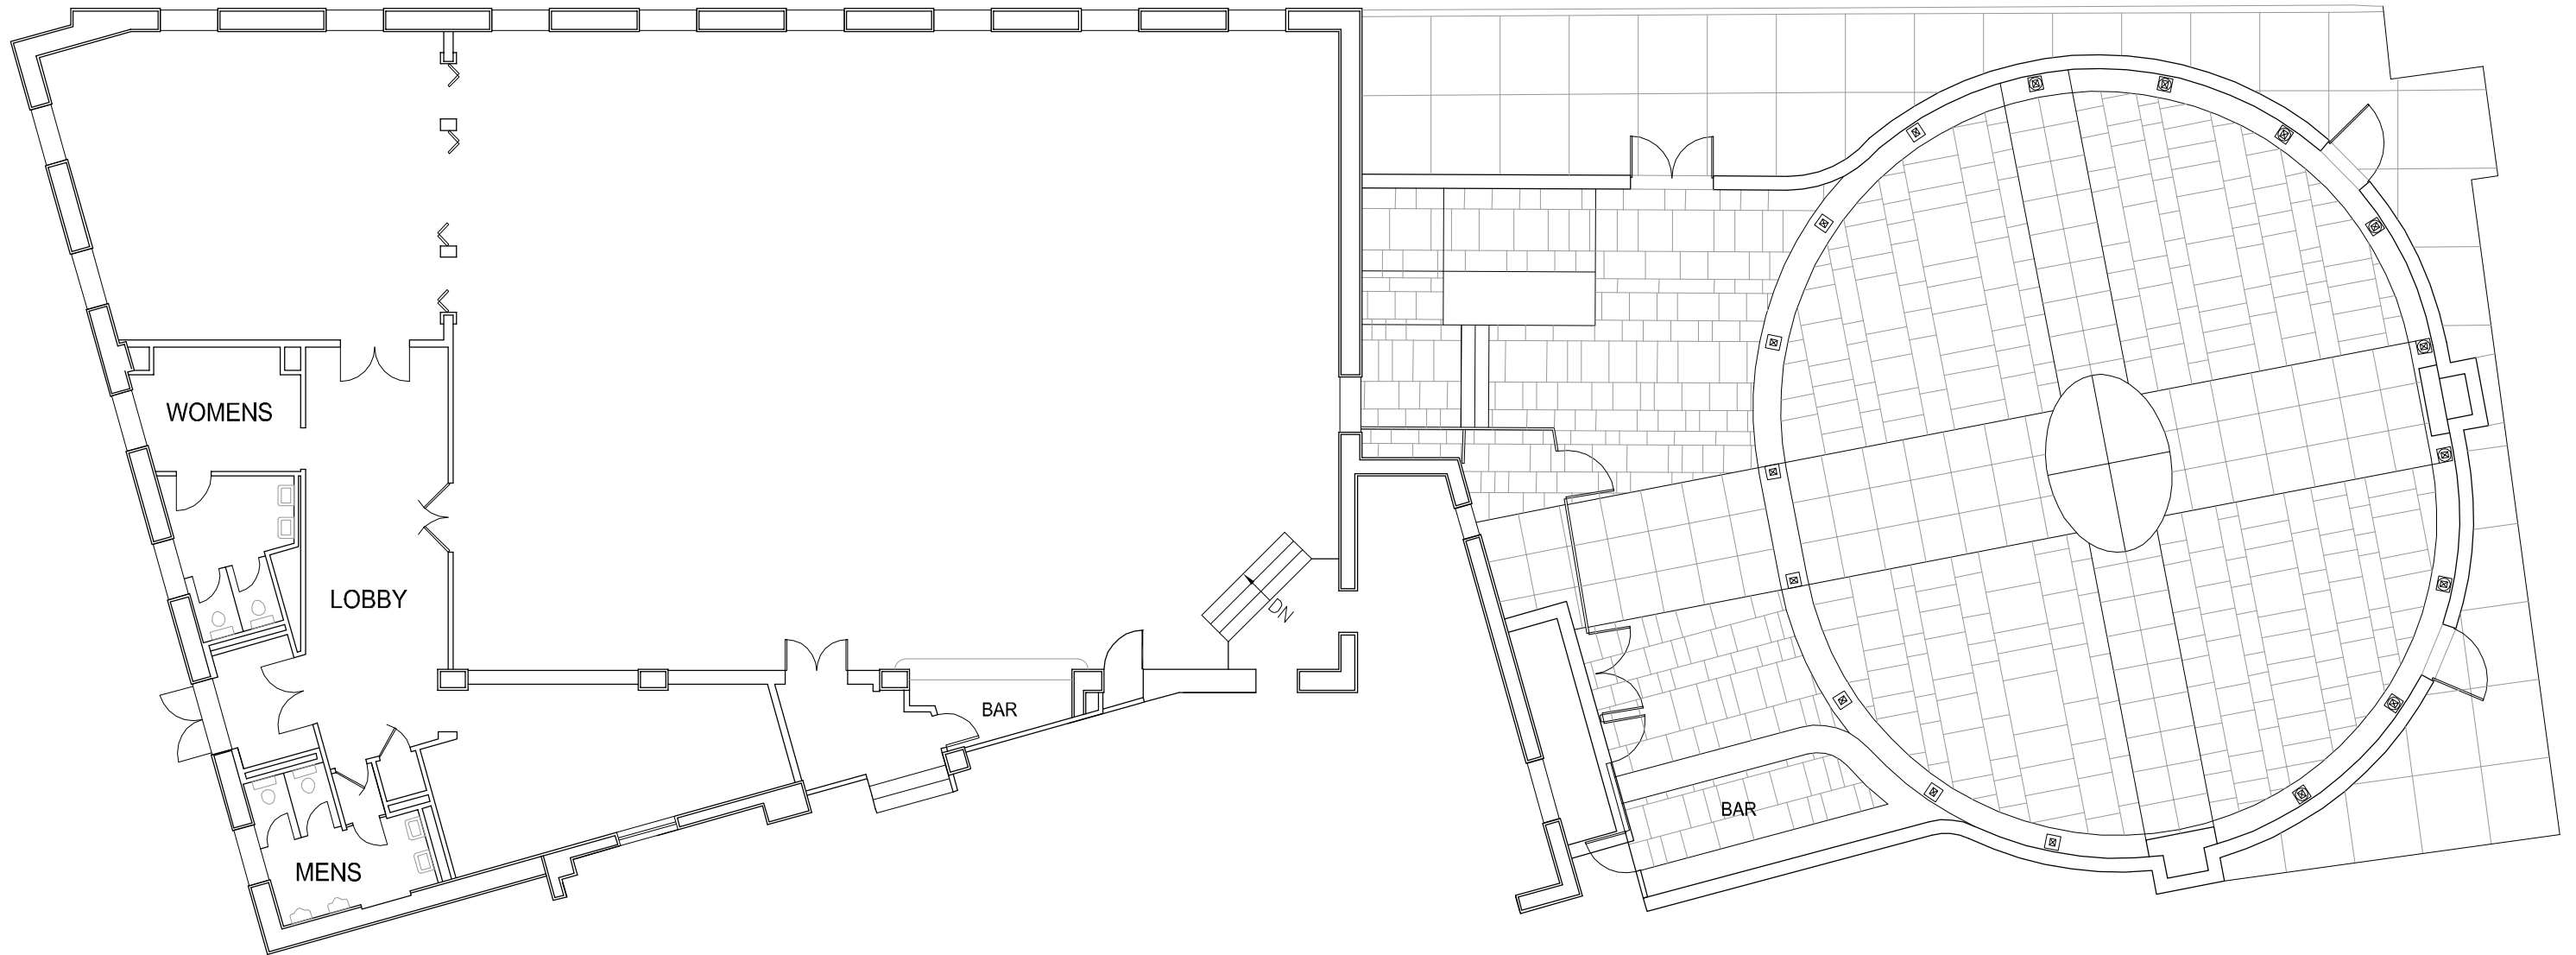

GOLD BALLROOM
LARGE BALLROOM: 64' X 46' - 2890 SF (APPROX.)
ANNEX ROOM: 26' X 22' - 590 SF (APPROX.)

GOLD BALLROOM GARDEN
TENTED AREA: 56' x 48' - 2790 SF (APPROX.)
OPEN AREA: 31' X 14' - 490 SF (APPROX.)

THE TIDEWATER INN

SCALE: 1" = 12'-0"